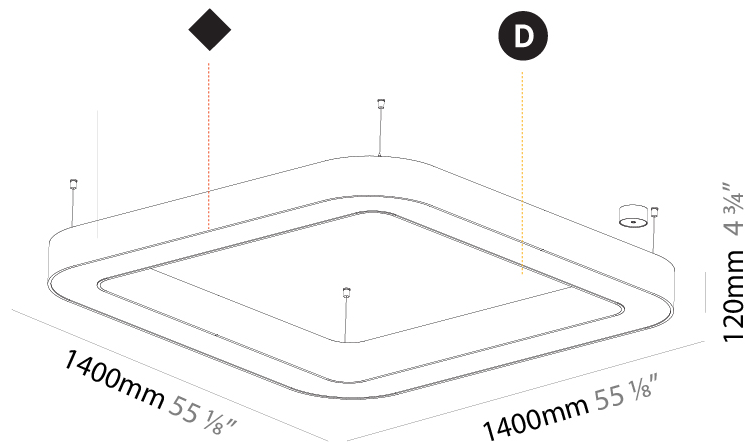

GENERAL

Series: Glorious
Subseries: Glorious Quantum
Brand: Prolicht
Division: Architectural
Mounting Type: Suspension
Mounting Location: Ceiling
Subcategory: Ambient

PHYSICAL

Shape: Square
Length (mm): 1400
Length (in): 55 1/8
Width (mm): 1400
Width (in): 55 1/8
Height (mm): 120
Height (in): 4 3/4
Max. Overall Height (mm): 2120
Max. Overall Height (in): 83 7/16
Light Distribution: Direct / Indirect
Weight (kg): 18.463
Weight (lbs): 40.62
Diffuser: PMMA - Opal or Micro-Prism
Fixture Finish: SSR / BKV / CWI / CRY / HAB / LAG / UFT / ITA / RUA / RUR / MIC / FTG / MYG / TWT / LOD / PUS / FRO / FUP / KIA / POP / BLS / SPG / MEY / GOH / GUM / CHC / COM / ABZ / JAG / OBR / MOS / ROR
Fixture Material: Aluminum

ELECTRICAL

Lamp Type: LED (Zhaga Standard)
Input Wattage (W): 120
Total Output Wattage (W): 96 / 76.8 (3500K)
Dimming: Non-Dimming / Phase Dimming (120Vac only) / 0-10V Dimming
Driver Included: Yes
Driver Location: Integrated
Driver Type: Constant Current - 120 / 277Vac
Driver Class: Class 2
Input Voltage (V): 120 - 277
Constant Current (MA): 350 / 800 (3500K)

LED

Color Temperature (°K): 3000 / 3500 / 4000
Max. Delivered Lumen (lm): 7380 / 7644 / 7800 Direct / 5120 / 5556 / 5400 Indirect
CRI: >80 CRI
Efficiency (%): 69.8
Lamp Life (hrs): 50000

OPTICAL

RATINGS AND CERTIFICATIONS

Certified By: Certified for North American Standards
IP rating: IP20