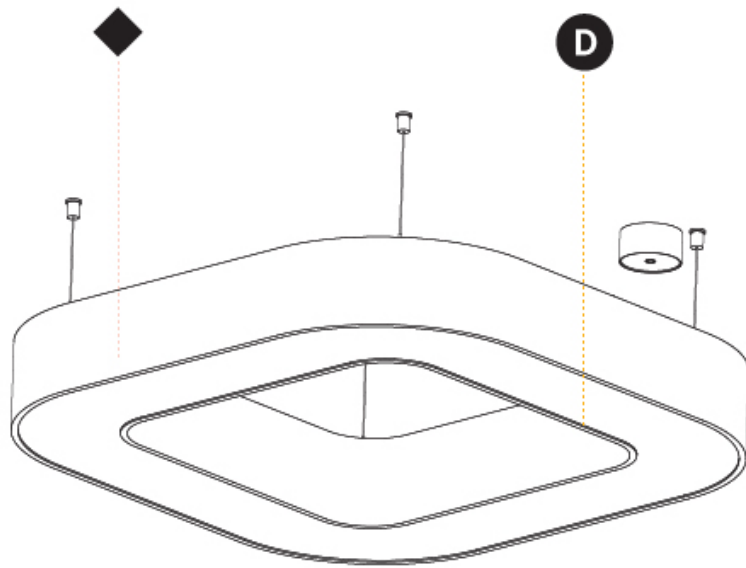

GLORIOUS QUANTUM SUSPENSION

A30211-

PROJECT	_____
TYPE	_____
SPECIFIER	_____
QUANTITY	_____
DATE	_____