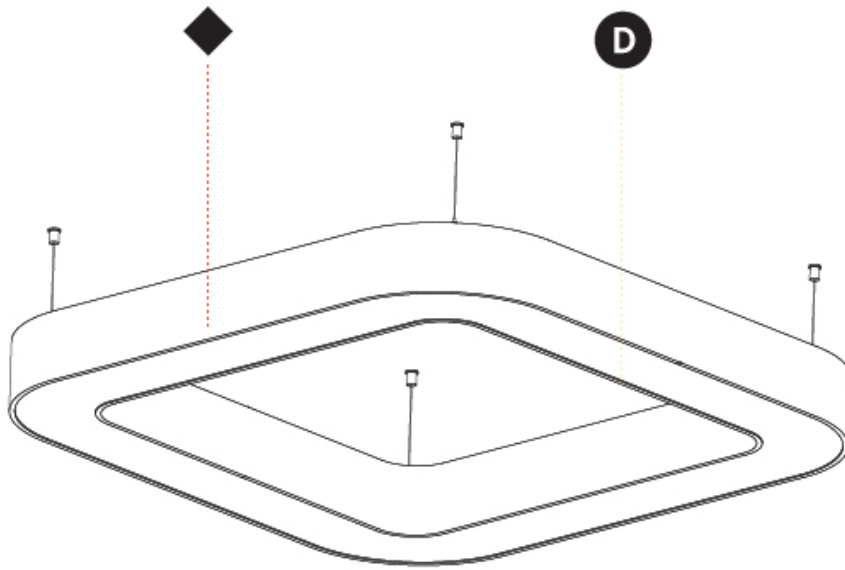

GLORIOUS QUANTUM SUSPENSION

A30215-

PROJECT _____

TYPE _____

SPECIFIER _____

QUANTITY _____

DATE _____

A