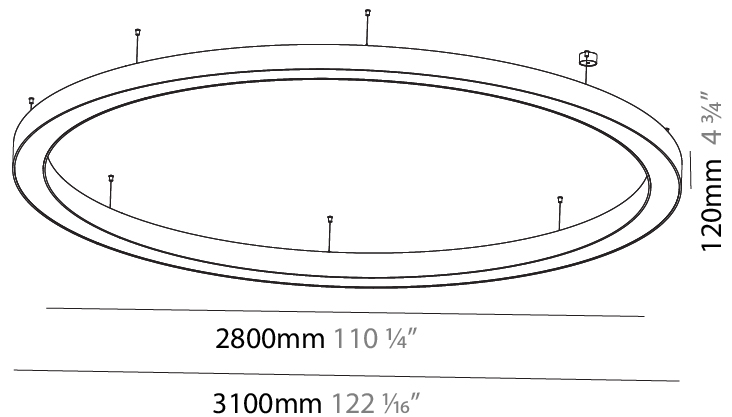

GENERAL

Series: Glorious
Subseries: Glorious
Brand: Prolight
Division: Architectural
Mounting Type: Suspension
Mounting Location: Ceiling
Subcategory: Ambient

PHYSICAL

Shape: Round
Diameter (mm): 3100
Diameter (in): 122 1/16
Depth (mm): 120
Depth (in): 4 3/4
Max. Overall Height (mm): 2120
Max. Overall Height (in): 83 7/16
Light Distribution: Direct / Indirect
Weight (kg): 40.905
Weight (lbs): 90.18
Diffuser: PMMA - Opalor Micro-Prism
Fixture Finish: SSR / BKV / CWI / CRY / HAB / LAG / UFT / ITA / RUA / RUR / MIC / FTG / MYG / TWT / LOD / PUS / FRO / FUP / KIA / POP / BLS / SPG / MEY / GOH / GUM / CHC / COM / ABZ / JAG / OBR / MOS / ROR
Fixture Material: Aluminum

ELECTRICAL

Lamp Type: LED (Zhaga Standard)
Input Wattage (W): 240
Total Output Wattage (W): 192 / 153.6 (3500K)
Dimming: Non-Dimming / Phase Dimming (120Vac only) / 0-10V Dimming
Driver Included: Yes
Driver Location: Integrated
Driver Type: Constant Current - 120 / 277Vac
Driver Class: Class 2
Input Voltage (V): 120 - 277
Constant Current (MA): 350 / 800 (3500K)

LED

Color Temperature (°K): 3000 / 3500 / 4000
Max. Delivered Lumen (lm): 14770 / 15288 / 15600 Direct / 10220 / 10584 / 10800 Indirect
CRI: >80 CRI
Efficiency (%): 70
Lamp Life (hrs): 50000

OPTICAL

RATINGS AND CERTIFICATIONS

Certified By: Certified for North American Standards
IP rating: IP20

PROJECT
TYPE
SPECIFIER
QUANTITY
DATE